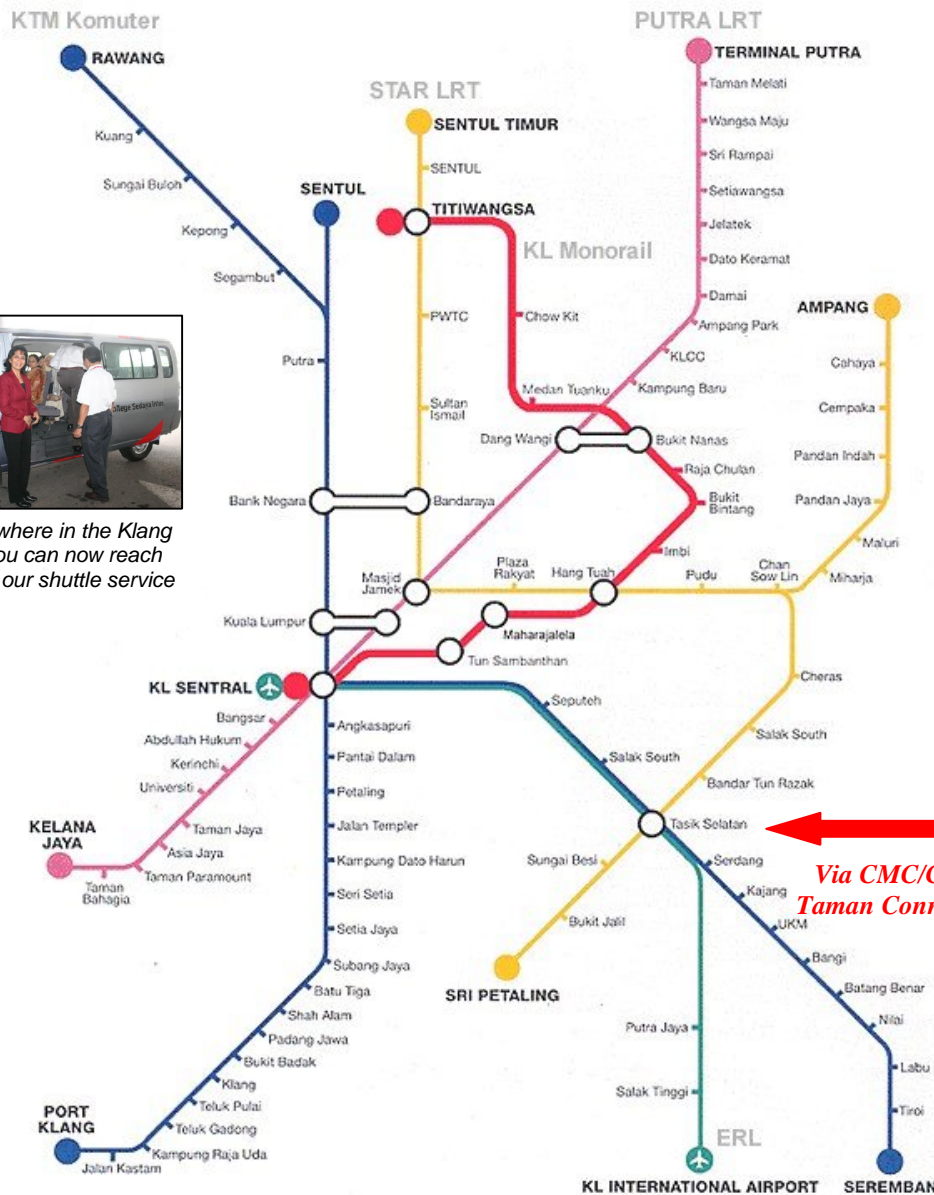

Revised UCSI Shuttle Service Schedule

With Effect From 15 May 2006

UCSI SHUTTLE SERVICE: Providing Connectivity Where It Matters Most
UCSI – Bandar Tasik Selatan (BTS) – UCSI

Mondays to Fridays

From UCSI – Half hourly from 0715 hrs to 1815 hrs
 From BTS – Half hourly from 0730 hrs to 1830 hrs

Saturdays

From UCSI – Half hourly from 0715 hrs to 1215 hrs (Last bus: 1315 hrs)
 From BTS – Half hourly from 0730 hrs to 1230 hrs (Last bus: 1330 hrs)

Note: This service schedule is subject to revision without further notice. Please check with the Student Affairs Office (for students) or Corporate Communication Office (for staff) for any changes to the schedule.

From anywhere in the Klang Valley, you can now reach UCSI with our shuttle service

*Via CMC/Giant
Taman Connaught*