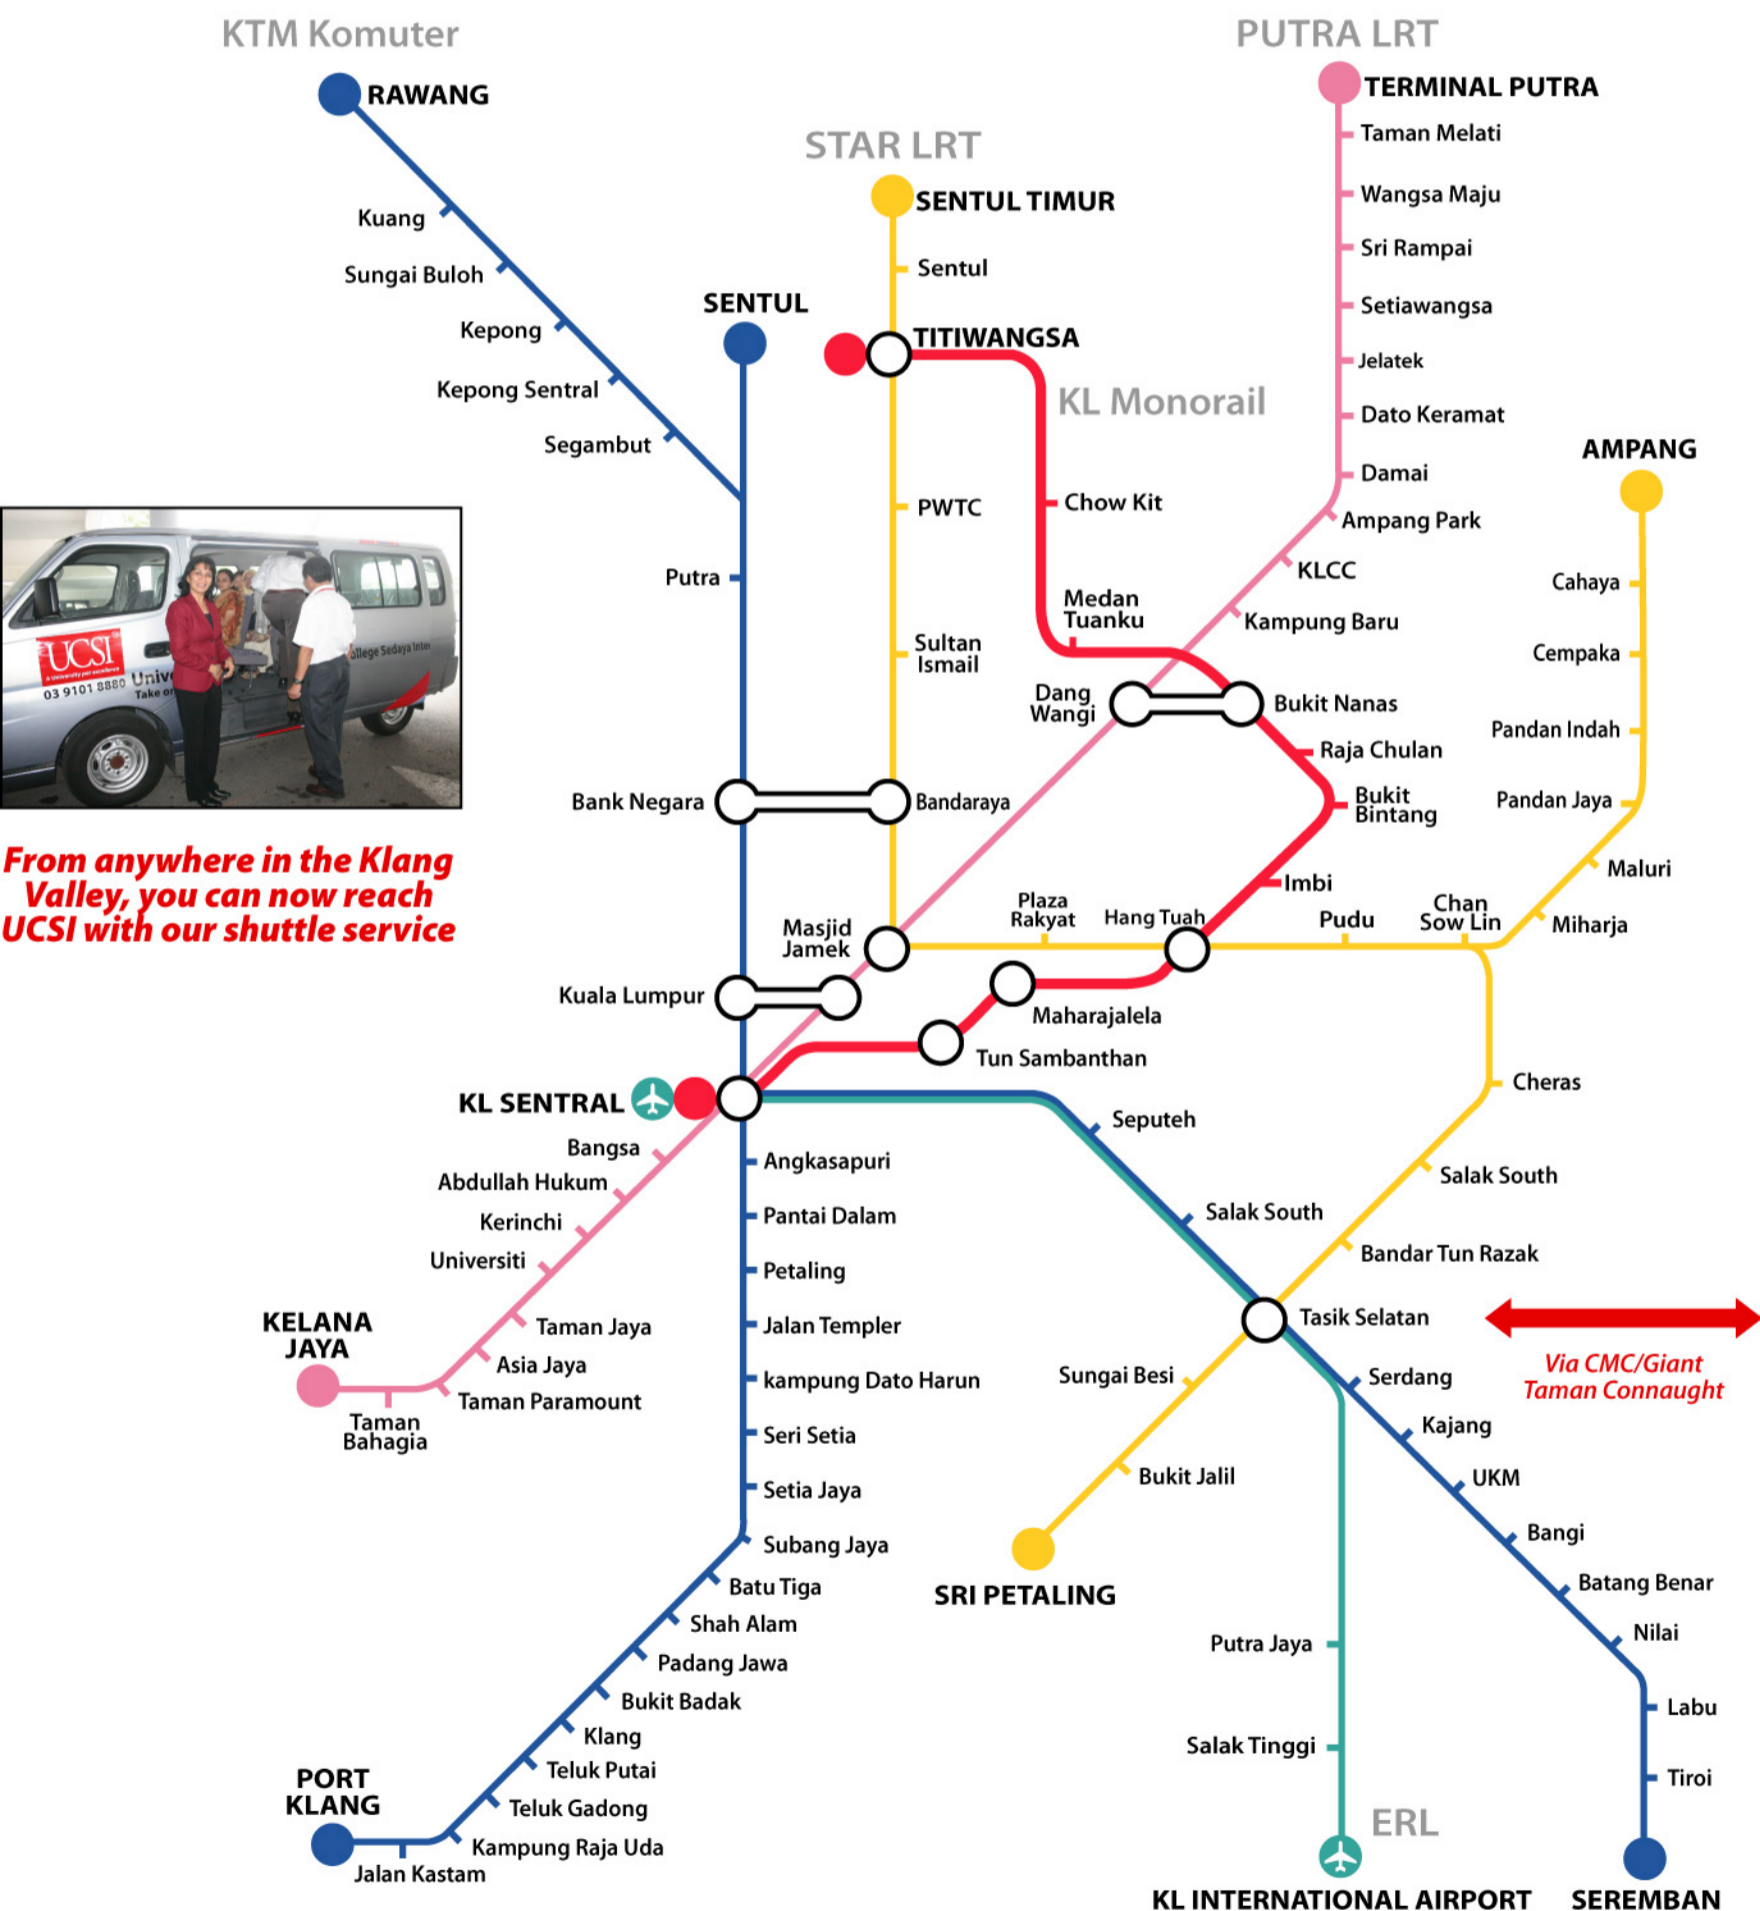

UCSI Shuttle Service Schedule

UCSI SHUTTLE SERVICE: Providing Connectivity Where It Matters Most
UCSI - Bandar Tasik Selatan (BTS) - UCSI

Mondays to Fridays

From UCSI - Half-hourly from 0715 hrs to 1815 hrs
 From BTS - Half-hourly from 0730 hrs to 1830 hrs
 (every 15 minutes from 0715 hrs to 0930 hrs)

Saturdays

From UCSI - Half-hourly from 0715 hrs to 1215 hrs (Last trip: 1315hrs)
 From BTS - Half-hourly from 0730 hrs to 1230 hrs (Last trip: 1330hrs)

Note: This service schedule is subject to revision without further notice. Please check with the Student Affairs Office (for students) or Corporate Communications Office (for staff) for any changes to the schedule.

From anywhere in the Klang Valley, you can now reach UCSI with our shuttle service

ACKNOWLEDGEMENT:

<http://www.kiat.net/malaysia/KL/transit.html>