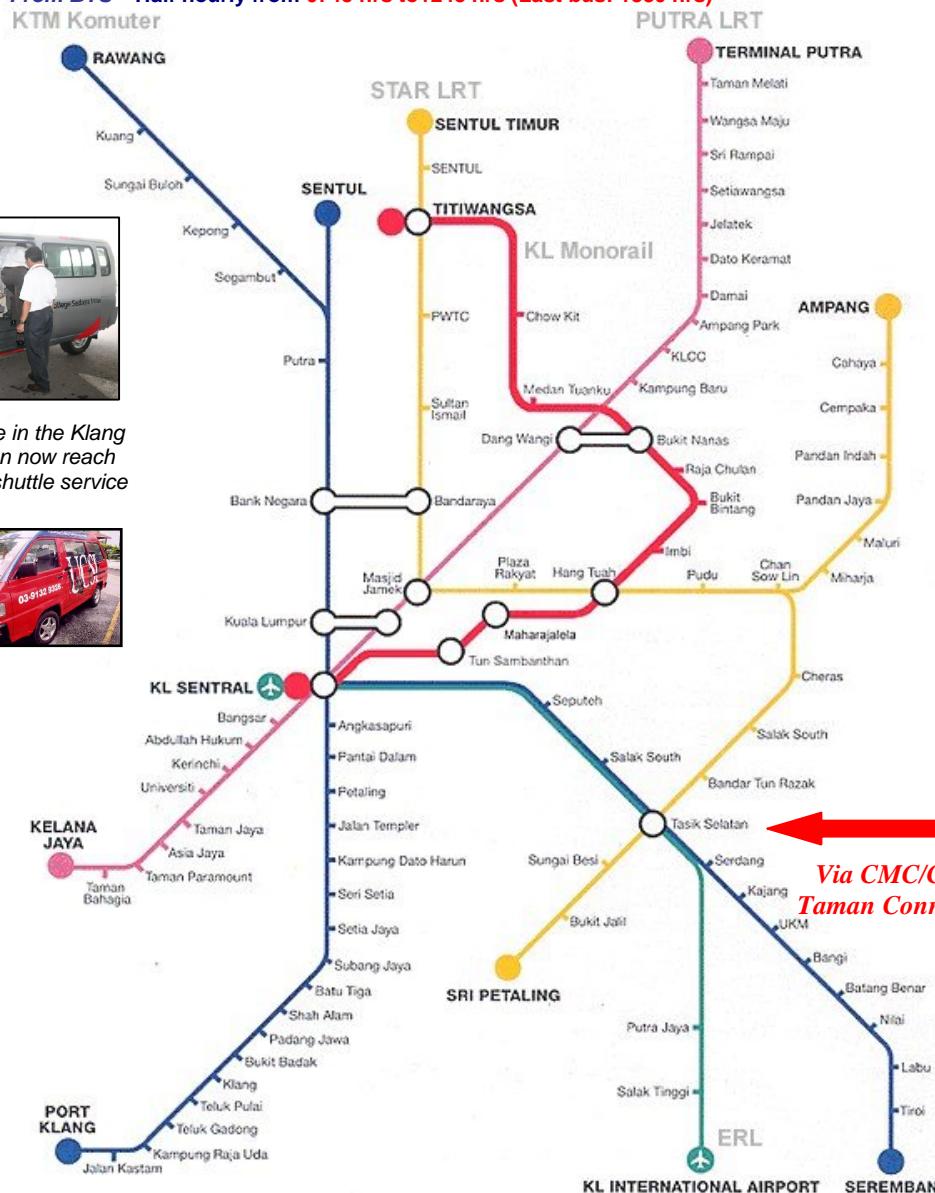

# UCSI Shuttle Service: Providing Connectivity Where It Matters Most

## SHUTTLE SERVICE SCHEDULE UCSI – Bandar Tasik Selatan (BTS) – UCSI

**Mondays to Fridays**

**From UCSI – Half hourly from 0730 hrs to 1900 hrs**

**From BTS – Half hourly from 0745 hrs to 1915 hrs**

**\* From 0730 hrs – 0930 hrs, frequency is every 15 minutes**

**Saturdays**

**From UCSI – Half hourly from 0730 hrs to 1230 hrs (Last bus: 1310 hrs)**

**From BTS – Half hourly from 0745 hrs to 1245 hrs (Last bus: 1330 hrs)**

**Note:** This service schedule is subject to revision without further notice. Please check with the Student Affairs Office (for students) or Corporate Communication Office (for staff) for any changes to the schedule.

From anywhere in the Klang Valley, you can now reach UCSI with our shuttle service

Second shuttle for morning rush hours

**Via CMC/Giant  
Taman Connaught**

**ACKNOWLEDGEMENT:**

<http://www.kiat.net/malaysia/kl/transit.html>